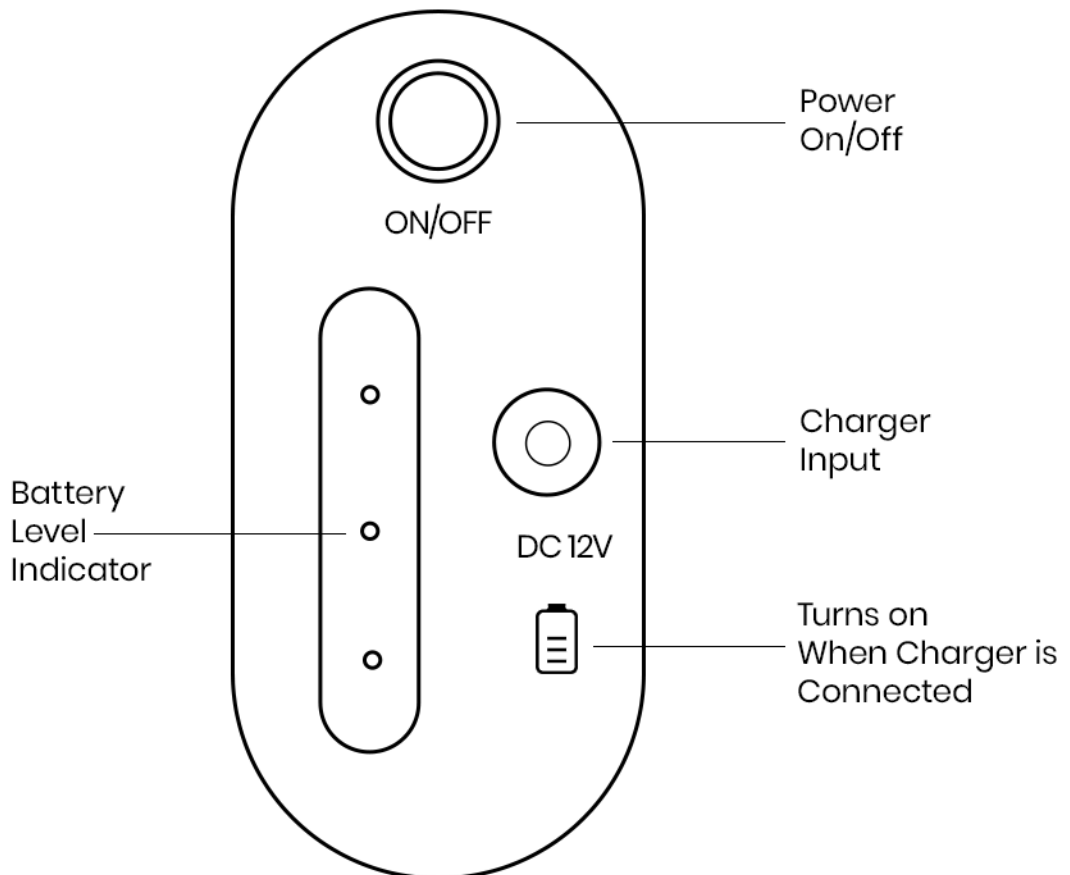

When Creativity Meets Sound

▶ Unplugged

 Instruction Manual

Top Panel

Back Panel

Your Speaker Bluetooth Name is **Creatall 3.0**