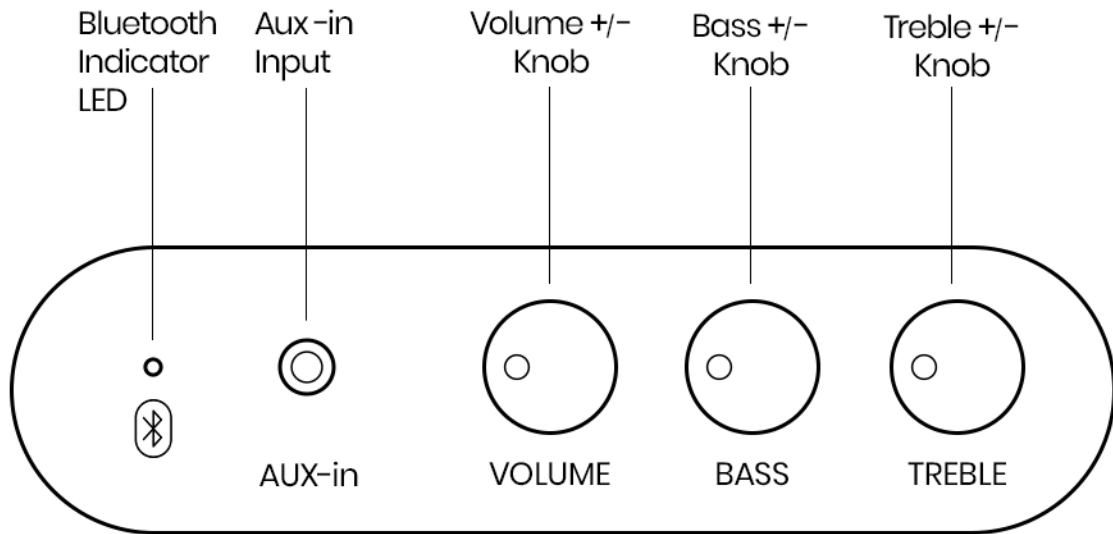

When Creativity Meets Sound

▶ Unplugged

 Instruction Manual

Top Panel

Back Panel

Your Speaker Bluetooth Name is **Creatall 3.0**