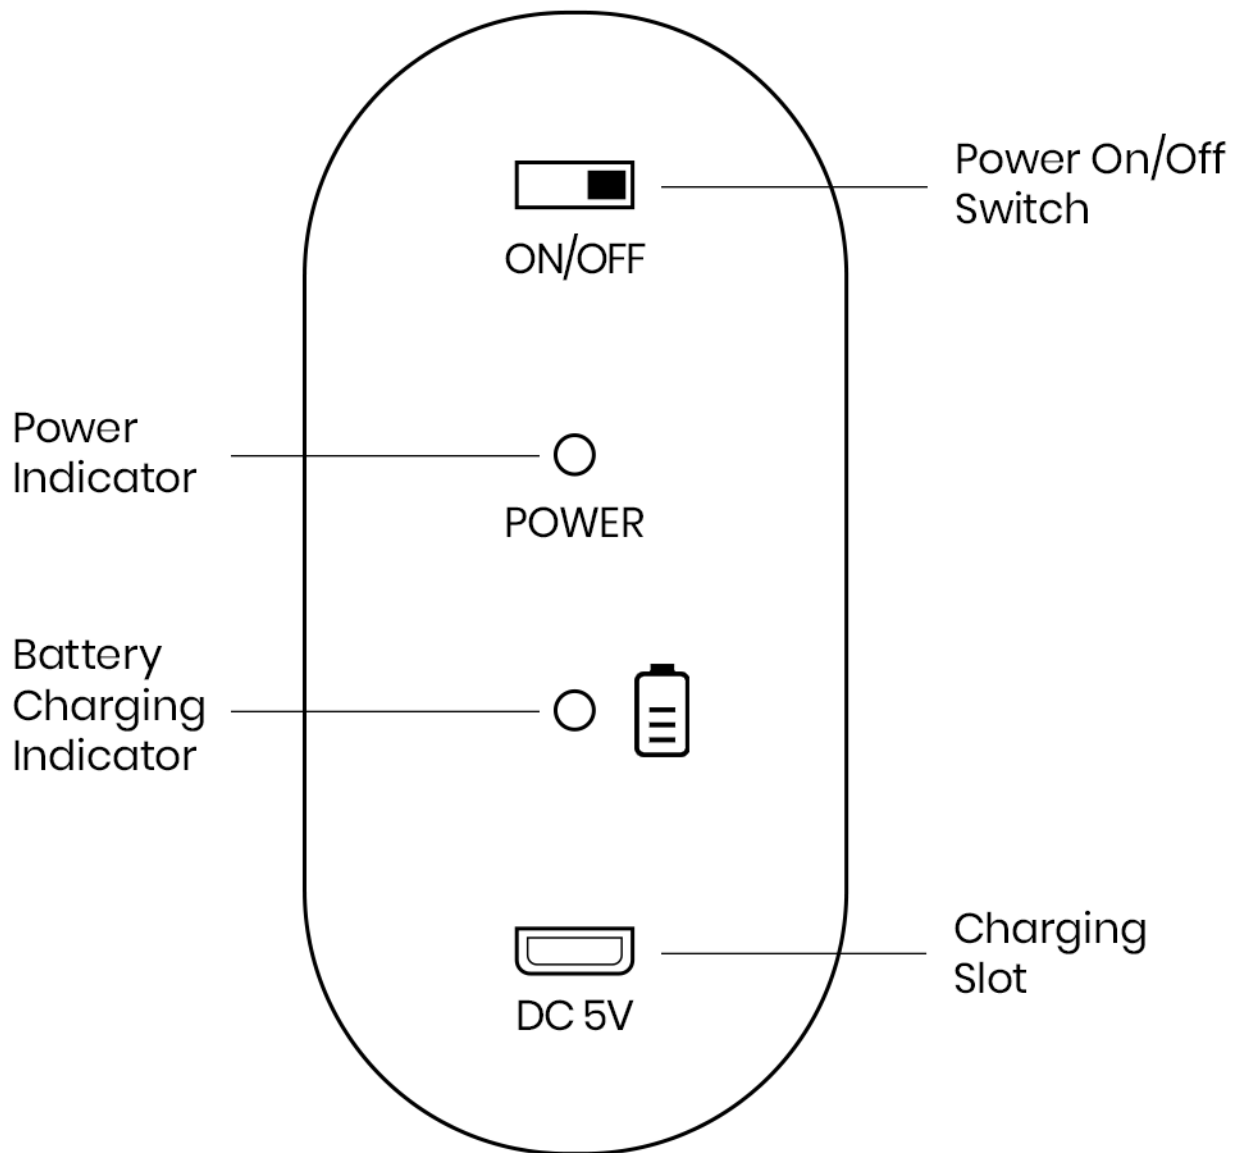

When Creativity Meets Sound

Ace

 Instruction Manual

Back Panel

Your Speaker Bluetooth Name is **Creatall 3.0**